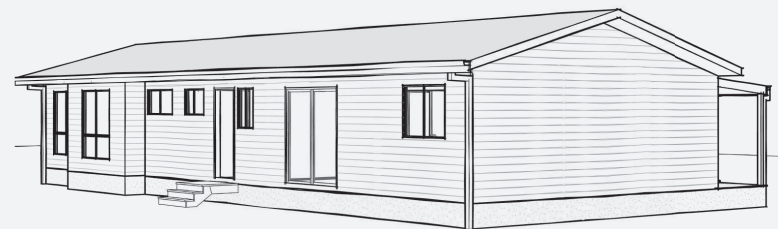

BOTANY

4

2

3

FLOOR PLAN

House Length 18.2m

House Width 12.5m

Verandah & Deck Area 40.1m²

Floor Area 154m²