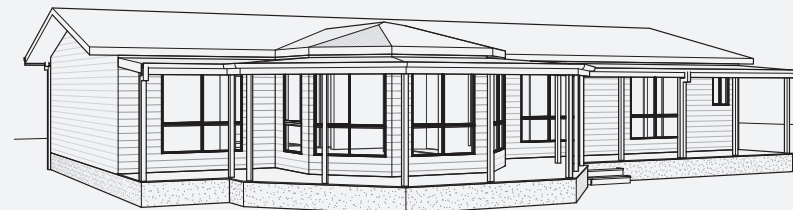

BOTANY

4

2

3

FLOOR PLAN

House Length 18.2m

House Width 12.5m

Verandah & Deck Area 40.1m²

Floor Area 154m²