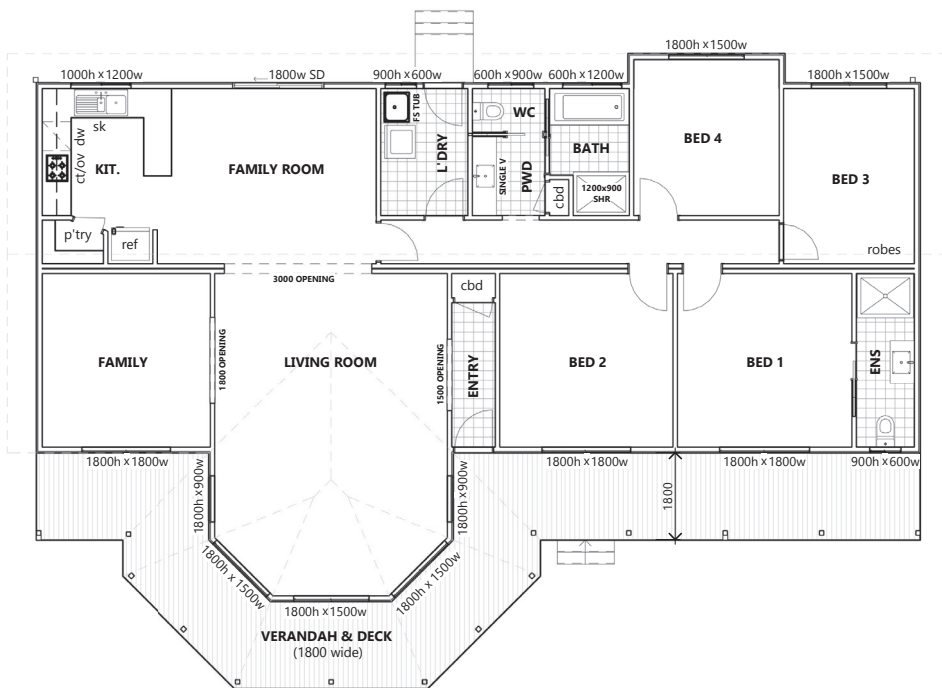

BOTANY

4

2

3

FLOOR PLAN

House Length 18.2m

House Width 12.5m

Verandah & Deck Area 40.1m²

Floor Area 154m²