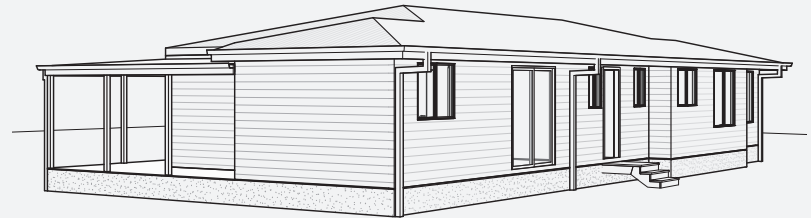

# CRONULLA

4

1

2

## FLOOR PLAN

House Length 19m

House Width 7.6m

Verandah & Deck Area 48m<sup>2</sup>

Floor Area 133.9m<sup>2</sup>