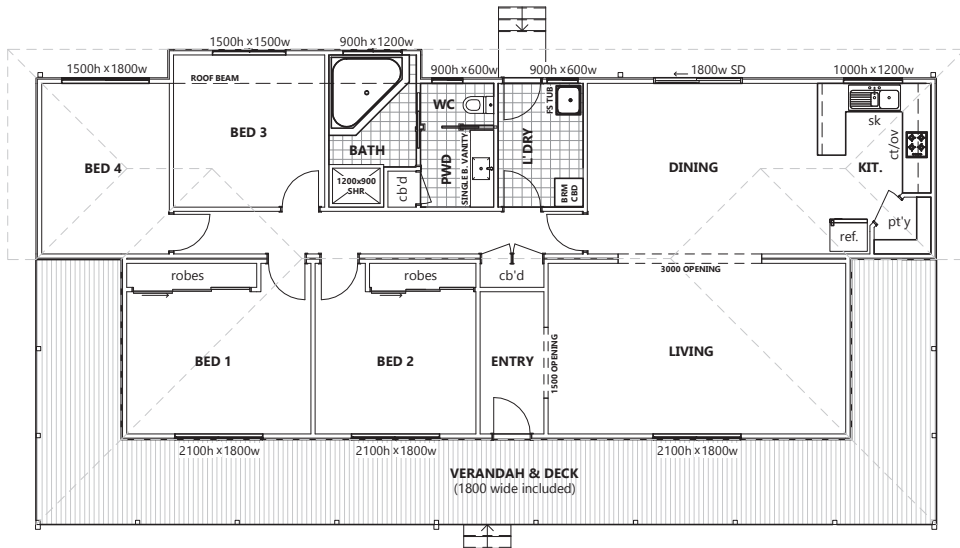

# CRONULLA

4

1

2

## FLOOR PLAN

House Length 19m

House Width 7.6m

Verandah & Deck Area 48m<sup>2</sup>

Floor Area 133.9m<sup>2</sup>