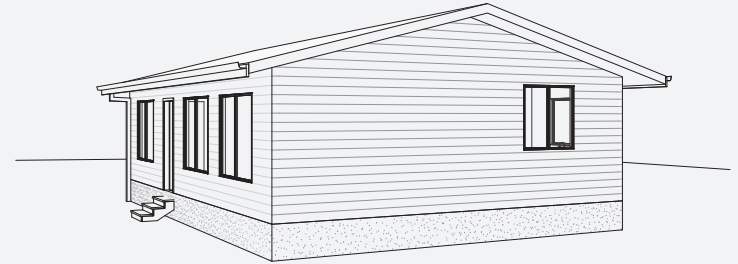

CROYDON

FLOOR PLAN

House Length 11m

House Width 7.6m

Floor Area 83.6m²