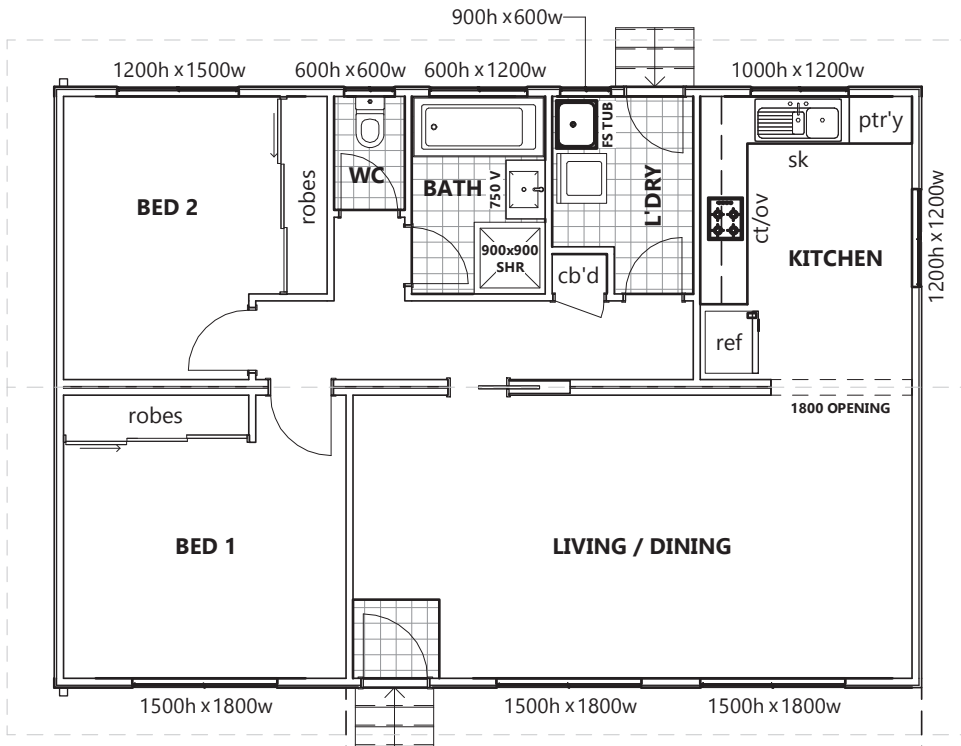

CROYDON

FLOOR PLAN

House Length 11m

House Width 7.6m

Floor Area 83.6m²