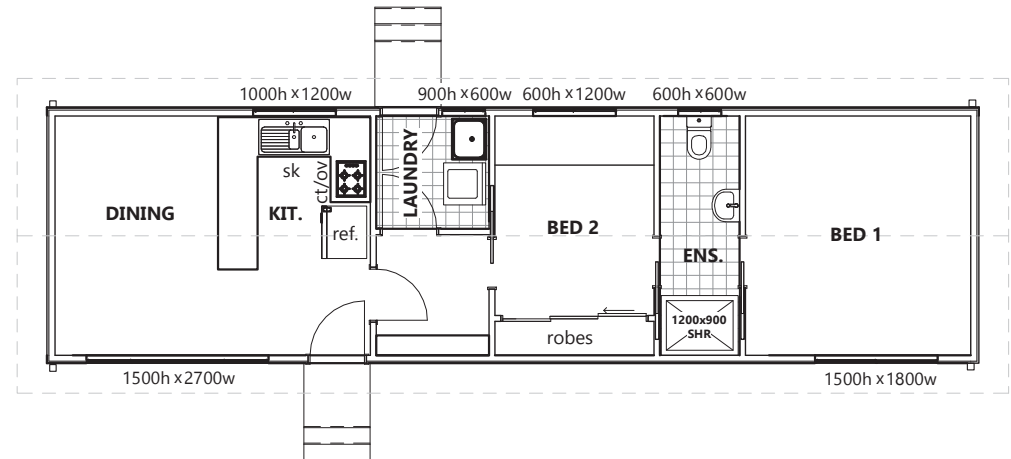

ESSENDON

FLOOR PLAN

House Length 14m

House Width 3.79m

Floor Area 53.2m²