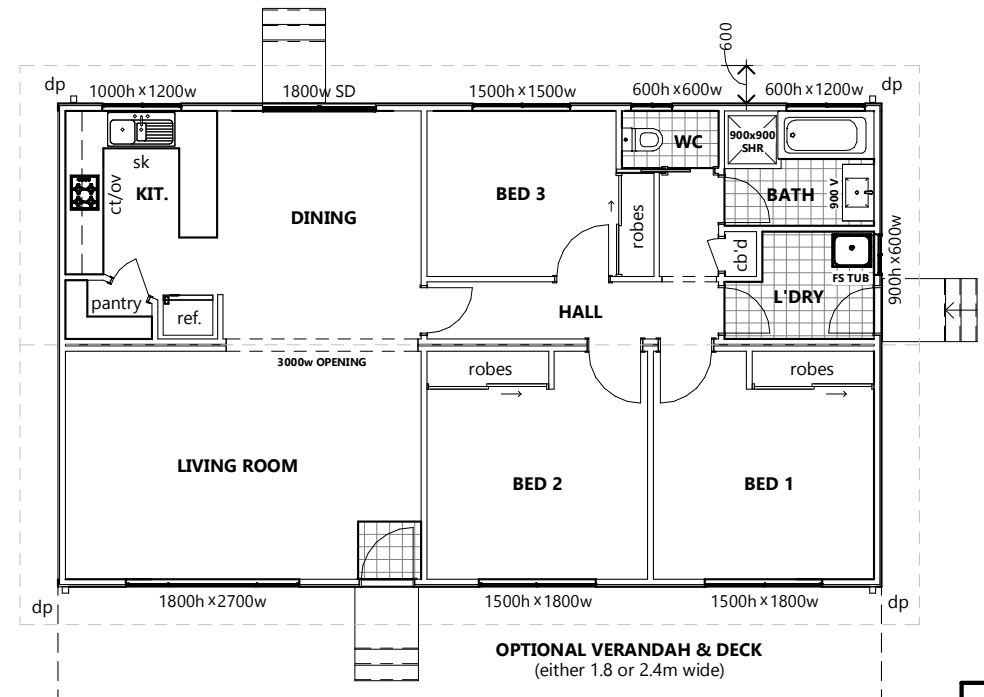

FAIRFIELD

FLOOR PLAN

House Length 13m

House Width 7.6m

Floor Area 98.8m²