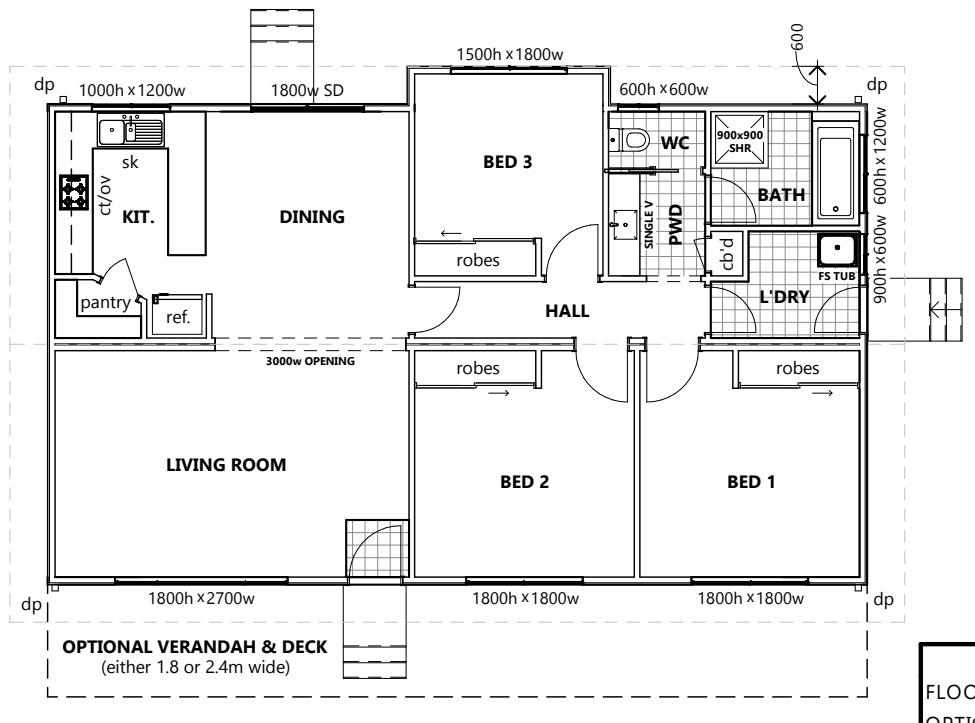

# FAIRFIELD II

3

1

2

## FLOOR PLAN

House Length	13m
House Width	8.2m
Floor Area	100.6m <sup>2</sup>