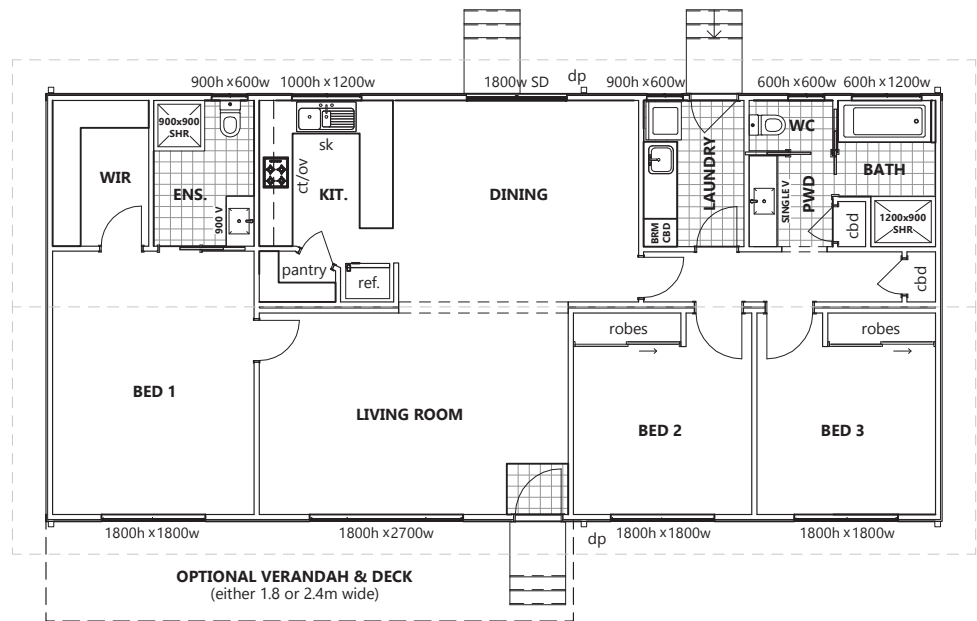

## FLOOR PLAN

House Length 16m

House Width 7.6m

Floor Area 121.6m<sup>2</sup>