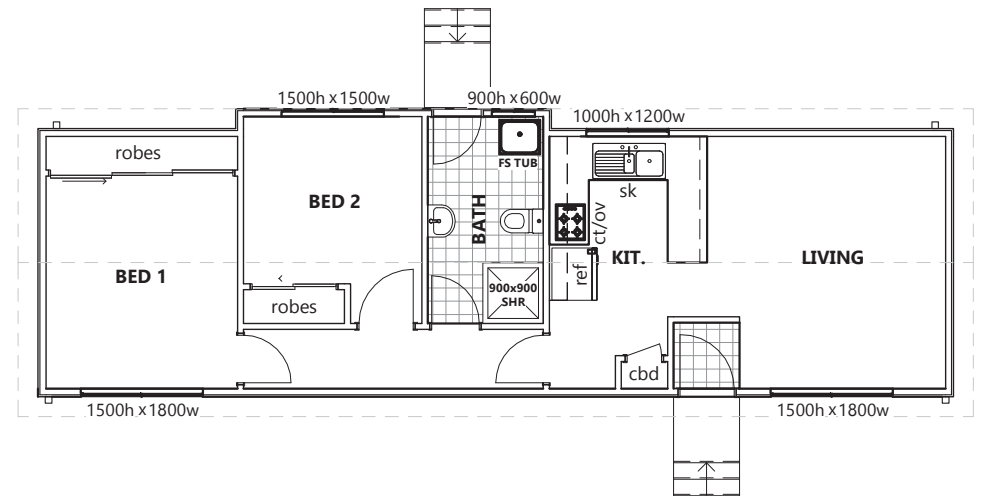

GEELONG

FLOOR PLAN

House Length 13.8m

House Width 4.3m

Floor Area 56.6m²