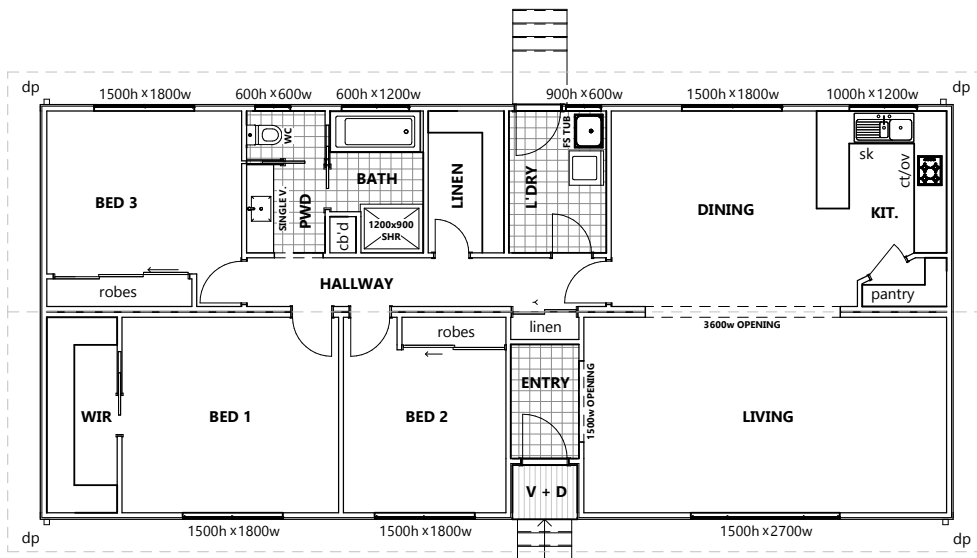

GUILDFORD

3

1

2

FLOOR PLAN

House Length 16.8m

House Width 7.6m

Verandah & Deck Area 1.3m²

Floor Area 127.7m²