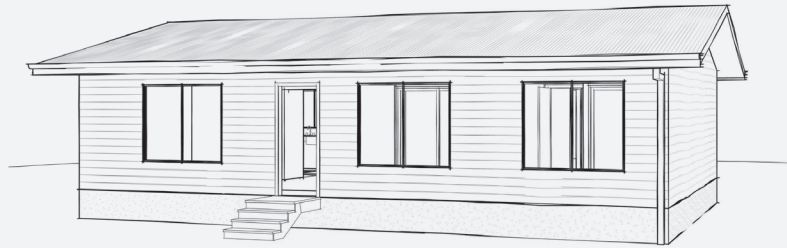

HOME BUSH

House Length 12.1m

House Width 7.6m

Floor Area 92m²

FLOOR PLAN