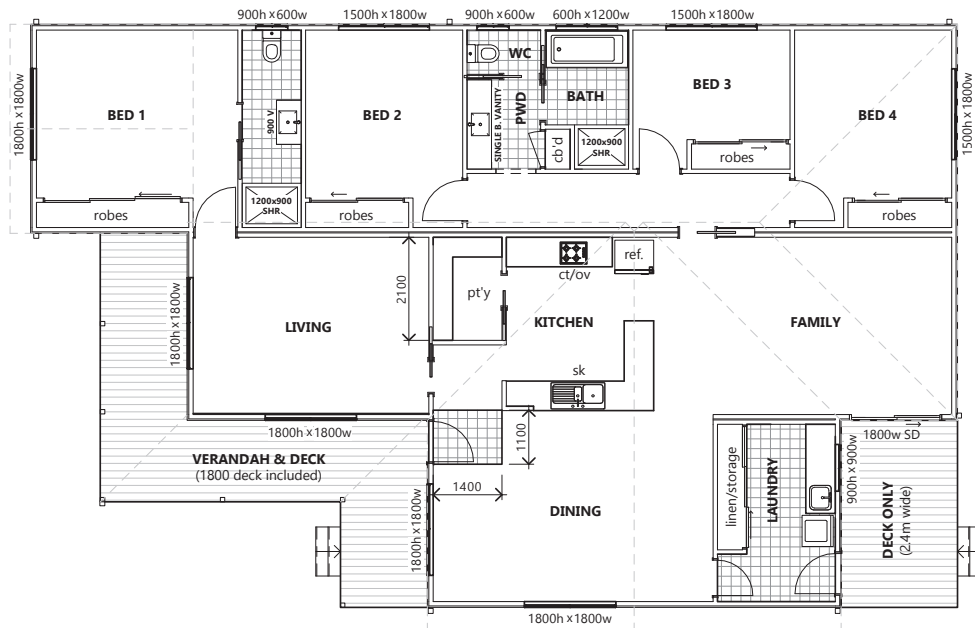

JANALLIV

4

2

3

FLOOR PLAN

House Length 18.8m

House Width 11.8m

Verandah & Deck Area 30.6m²

Floor Area 168.8m²