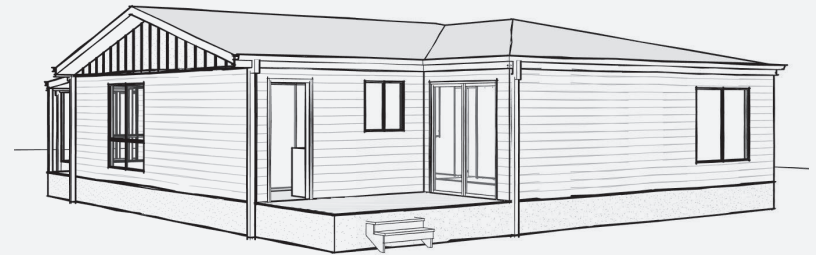

JANALLIV

4

2

3

FLOOR PLAN

House Length 18.8m

House Width 11.8m

Verandah & Deck Area 30.6m²

Floor Area 168.8m²