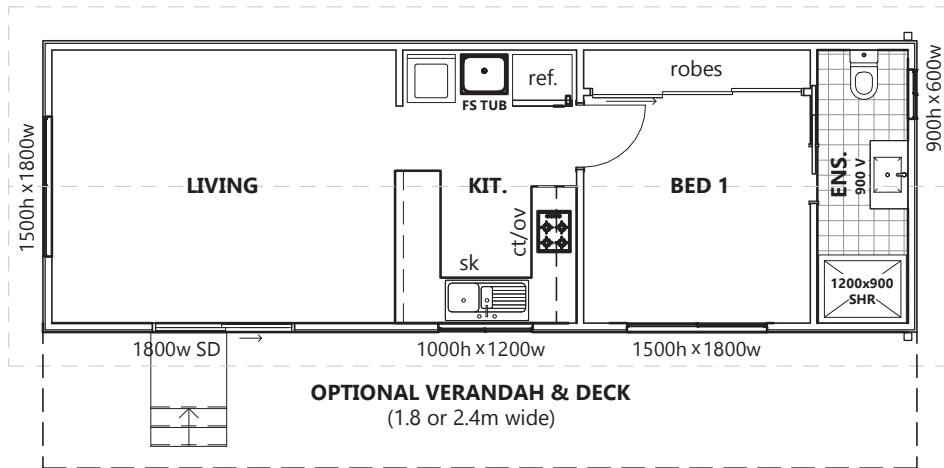

LIVERPOOL

FLOOR PLAN

House Length 11.5m

House Width 3.7m

Floor Area 43.4m²