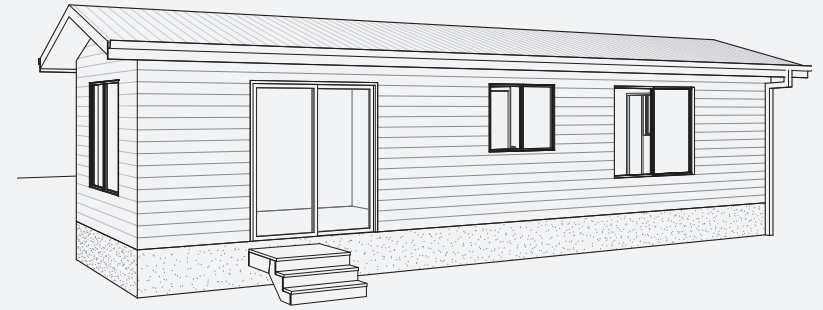

LIVERPOOL

FLOOR PLAN

House Length 11.5m

House Width 3.7m

Floor Area 43.4m²