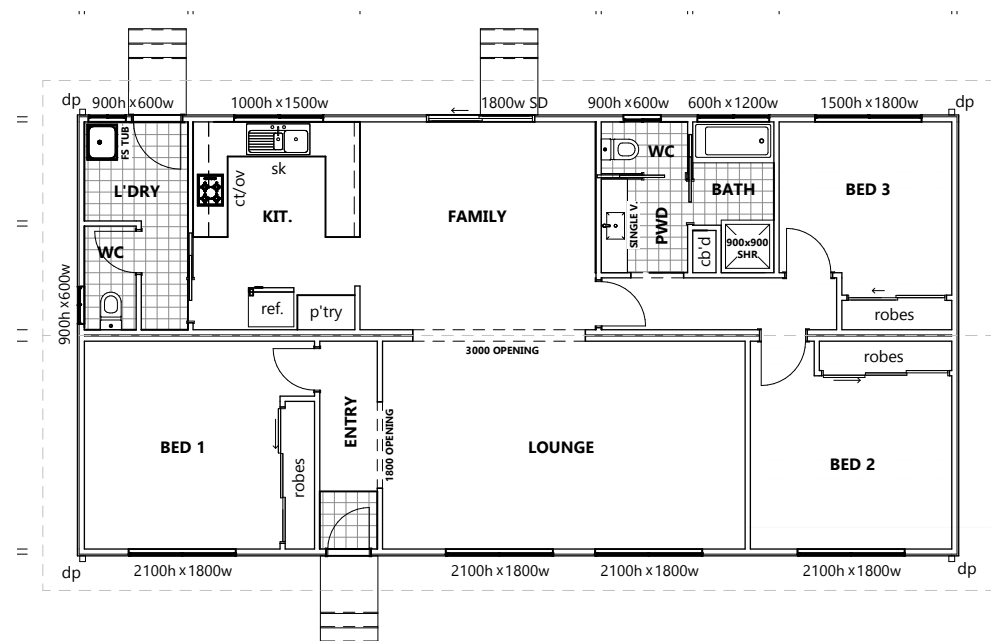

SEFTON I

FLOOR PLAN

House Length 15.2m

House Width 7.6m

Floor Area 115.9m²