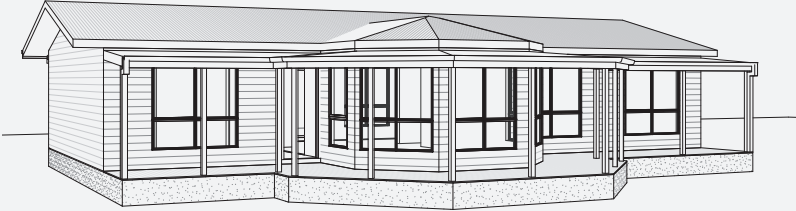

TEMPE III

FLOOR PLAN

House Length	16m
House Width	7.6m
Verandah & Deck Area	36.1m ²
Floor Area	136.2m²