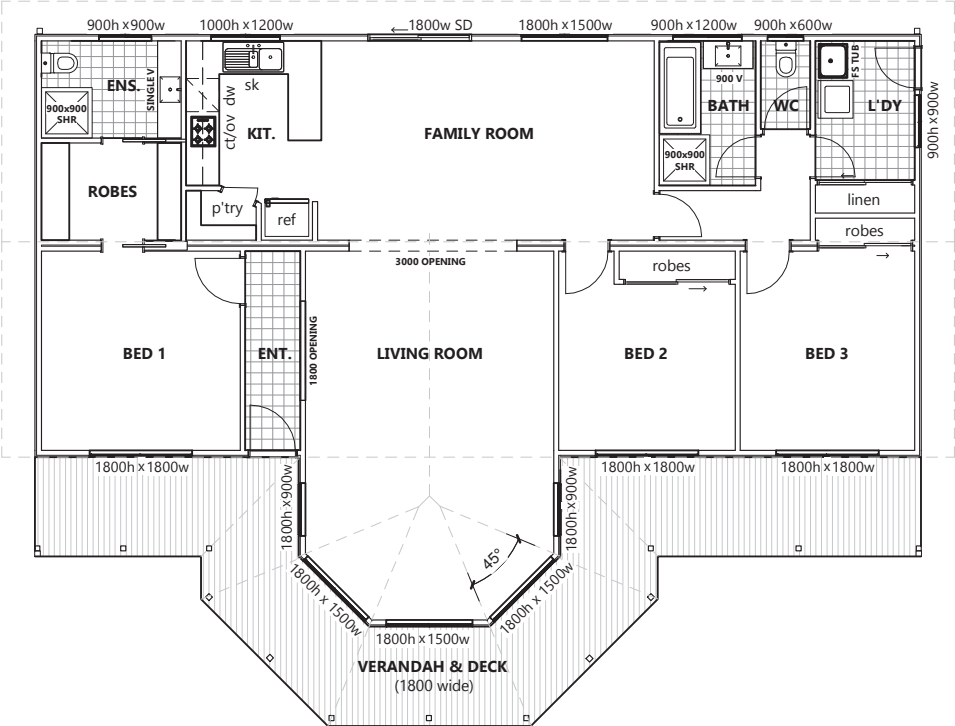

TEMPE III

FLOOR PLAN

House Length	16m
House Width	7.6m
Verandah & Deck Area	36.1m ²
Floor Area	136.2m²